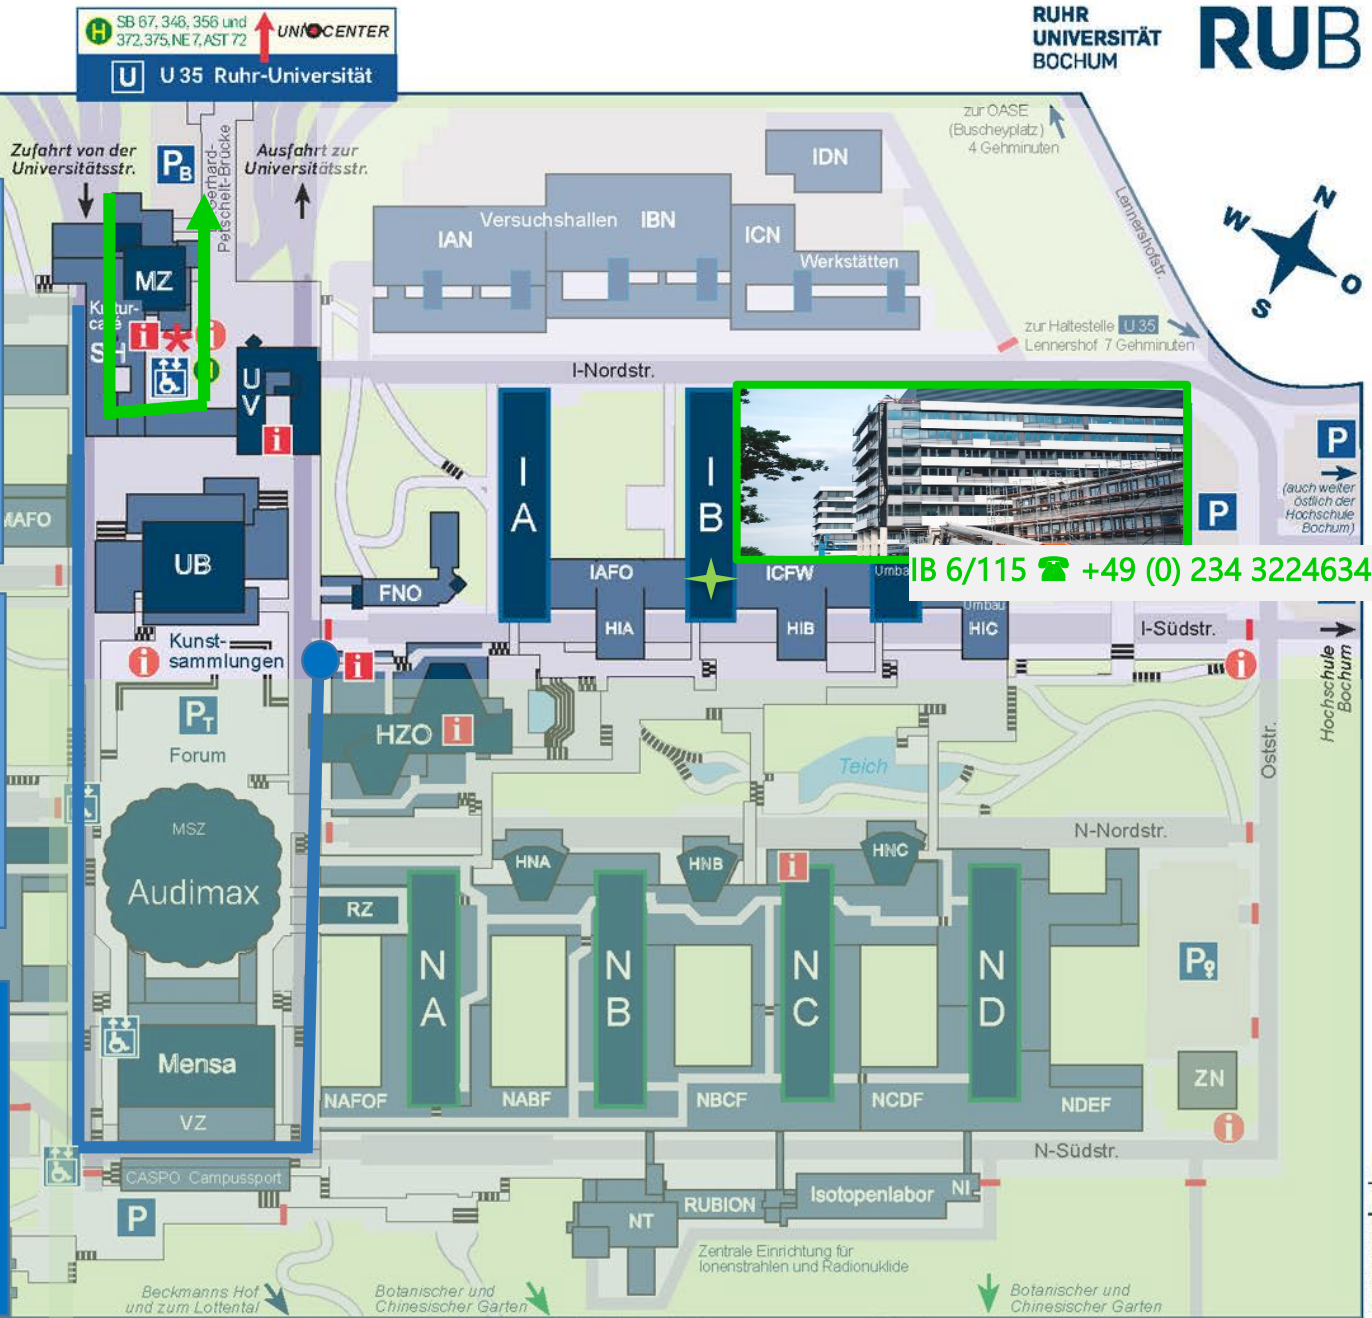

CAMPUSPLAN

© 2013 Copyright und Bearbeitung: AG Geomatik im Geographischen Institut der Ruhr-Universität (Melanie GleiBner, Silvia Steinhart und Werner Herzog)

By car:

Exit „Ruhr-Universität-Mitte“ > Keep left > Drive along the orange „Info“house, following the sign „P Besucher Verwaltung“ > A few meters behind is the parking lot. Asked over the intercom at the barrier the gate-keeper will open the gate.
From there just crossing the exit lane of the parking house you are standing in front of row building „I“.

By train:

10 min. with the subway U35 from main station to the stop „Ruhr-Universität“ > turn right onto the campus > at the end of the pedestrian bridge, take the spiral stairs to the ground floor. Crossing the exit lane of the parking you are standing in front of row building „I“.

By taxi:

Exit „Ruhr-Universität-Mitte“ > Drive through the parking garage (under the building) at the far right lane > drive down, around the corner and again up the lane > stop and exit at the blocked entrance of „I-Südstraße“ = 2nd diversion.
You are standing in front of row building „I“.

- Parkhaus
- Parkplatz
- Frauenparkplatz
- Besucherparkplatz
- Zentrales Parkhaus (Tiefgarage unter Campus)

- U-Bahn-Haltestelle
- Bushaltestelle
- BMZR** Biomedizinzentrum Ruhr
- CASPO** Campus-Sportanlage
- CC** Campus-Center
- FNO** Forum Nord-Ost
- HZO** Hörsaalzentrum Ost
- MSZ** Multimedia-Support-Zentrum